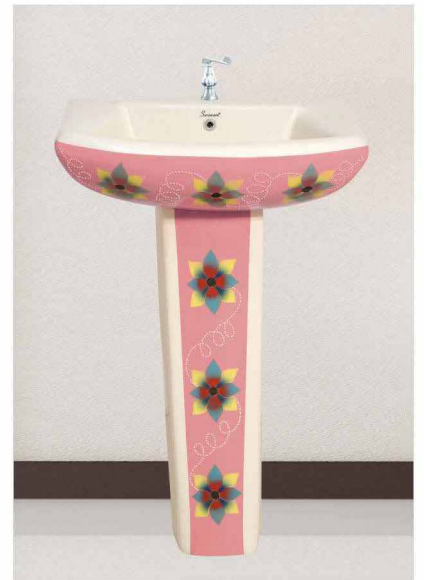

EURO VITROSA DOUBLE COLOUR

ORANGE

ALPINE BLUE

MAGENTA

MINT GREEN

MARBLE

AMAZON SET BLACK

AMAZON SET COFFEE BROWN