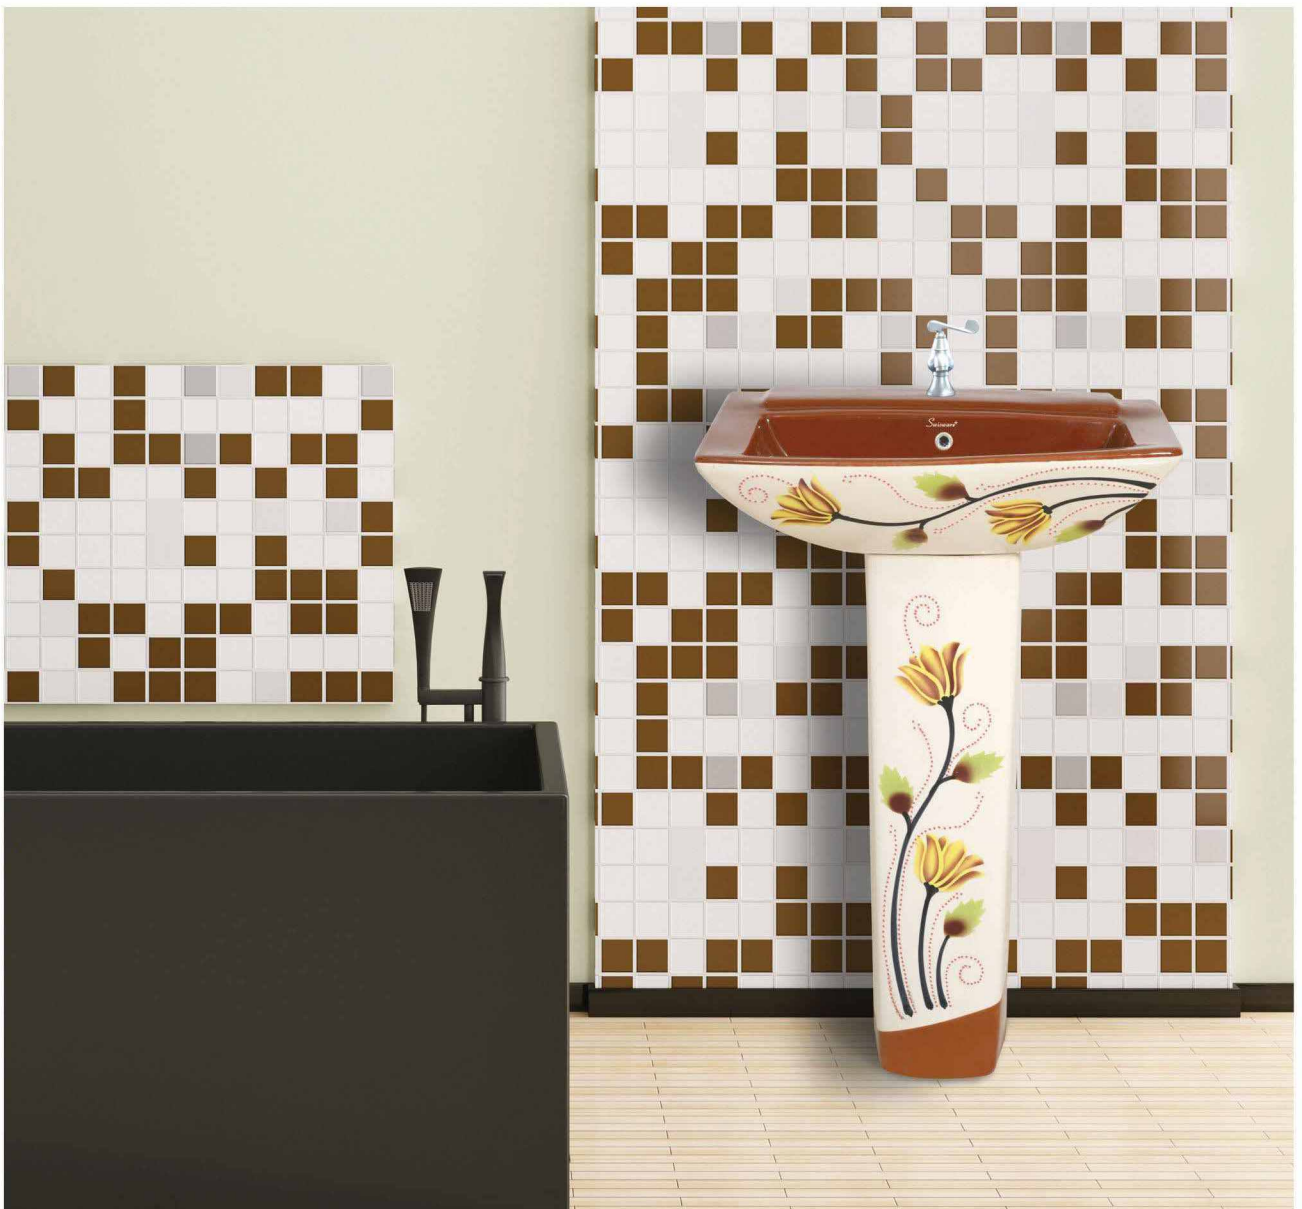

AMAZON SET WOODEN

LAURET VITROSA DOUBLE COLOUR

MAGENTA

MINT GREEN

ALPINE BLUE

RED BROWN

BLACK

WOODEN