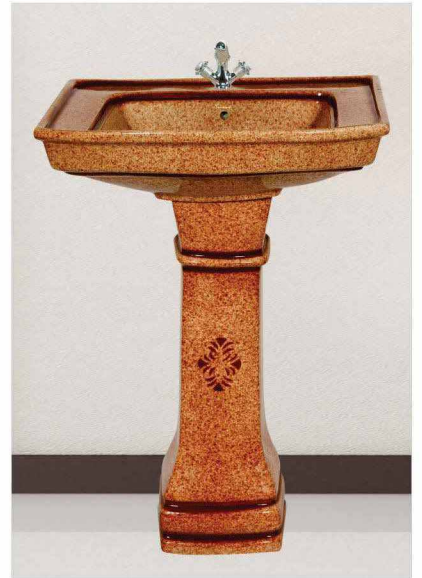

EURO SET

Printing Series
WASH
BASIN
with
PEDESTAL