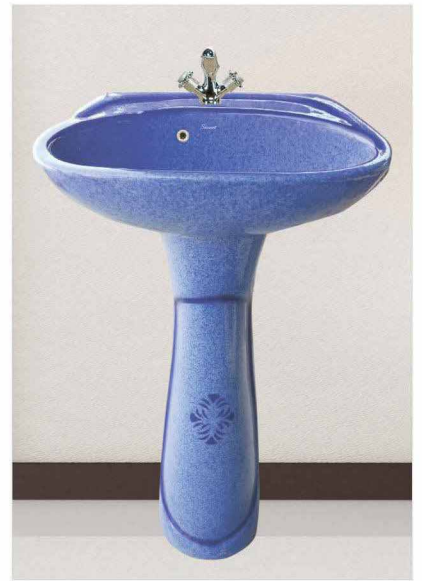

18x14 SET

18x14 SET

SUPREME SET

SERENA SET

SOFIYA SET

Printing Series
WASH
BASIN
with
PEDESTAL

18X12 RUSTIC

E.W.C RUSTIC