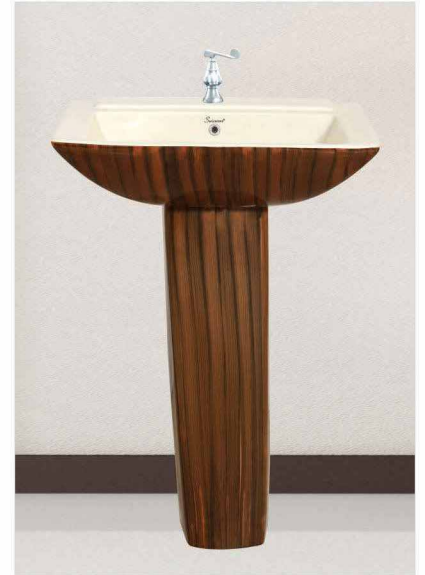

AMAZON SET WOODEN

LAURET VITROSA DOUBLE COLOUR

MAGENTA

MINT GREEN

ALPINE BLUE

RED BROWN

BLACK

WOODEN