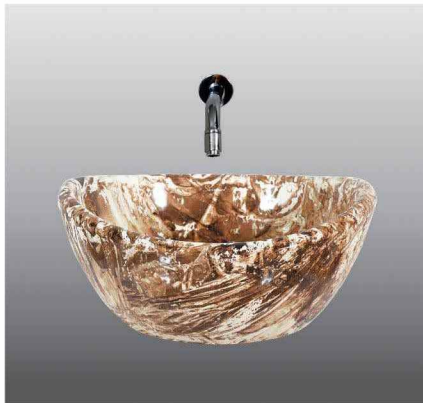

TABLE TOP WASH BASIN

531