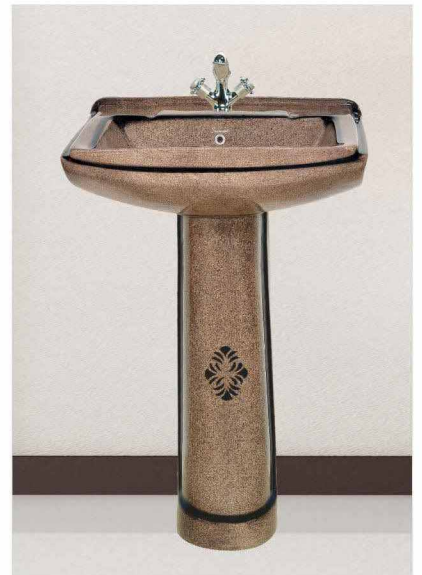

18x14 SET

18x14 SET

SUPREME SET

SERENA SET

SOFIYA SET

Printing Series
WASH
BASIN
with
PEDESTAL

18X12 RUSTIC

E.W.C RUSTIC