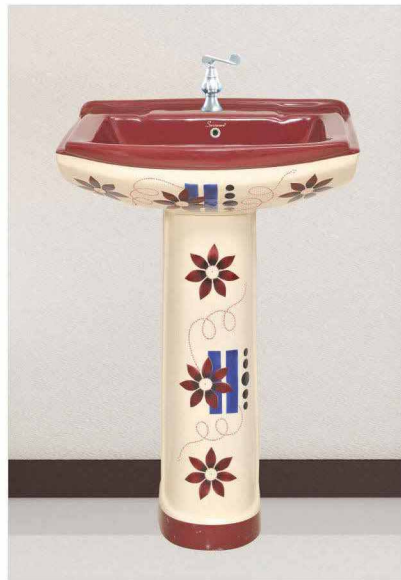

SOFIYA VITROSOSA DOUBLE COLOUR

BURGUNDY