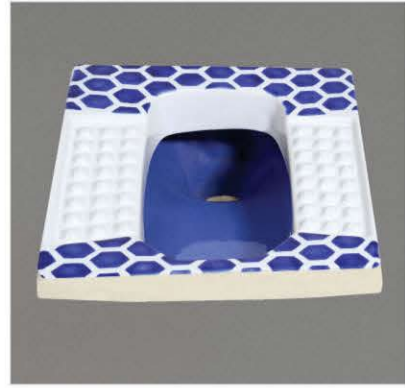

ALL COLOURS AVAILABLE IN ALL ITEMS

BLUE

ALL ITEMS
AVAILABLE IN ALL
RUSTIC
COLOURS

Swisware+
SANITARYWARES

ORISSA PAN DOUBLE COLOUR

Orissa
Pan Double
Colour